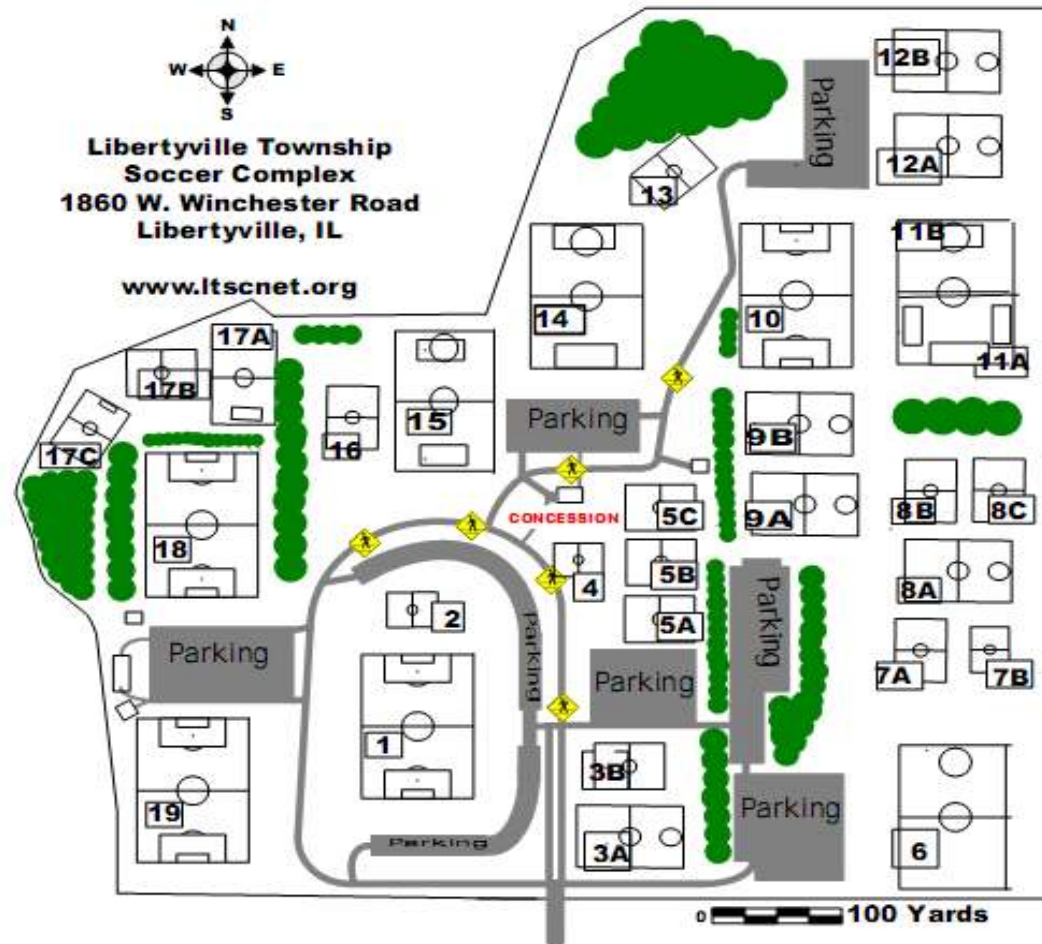

HOME OF

FIELD MAP 2012

Complex Rules:

- No Smoking**
- No Pets**
- No Alcohol**
- No Grilling**
- Speed Limit: 15mph**
- Please do not park on grass areas**
- Please put litter in its place**