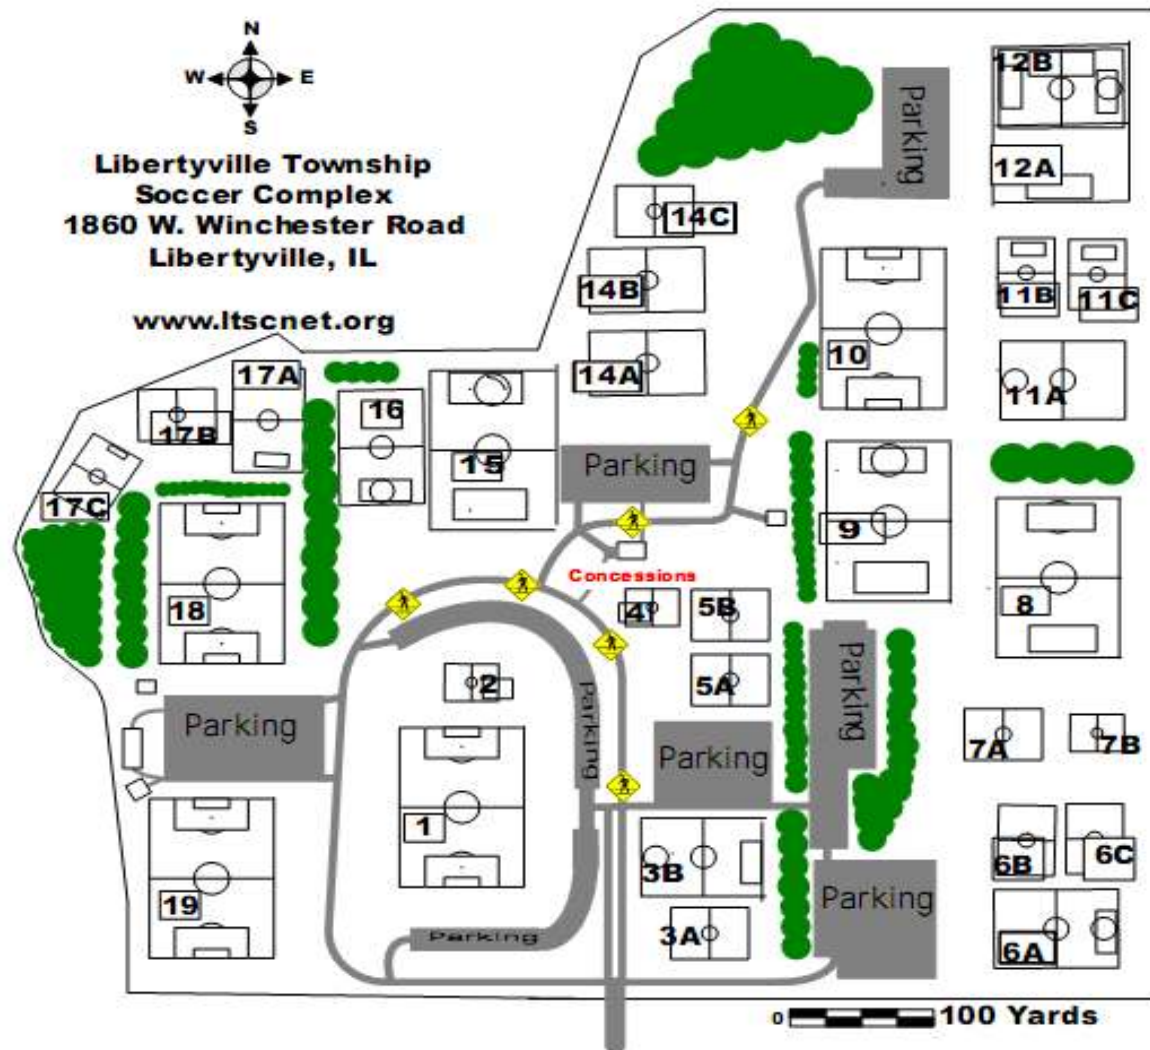

HOME OF

FIELD MAP 2011

Complex Rules:

No Smoking

No Pets

No Alcohol

No Grilling

Speed Limit: 15mph

Please do not park on grass areas

Please put litter in its place